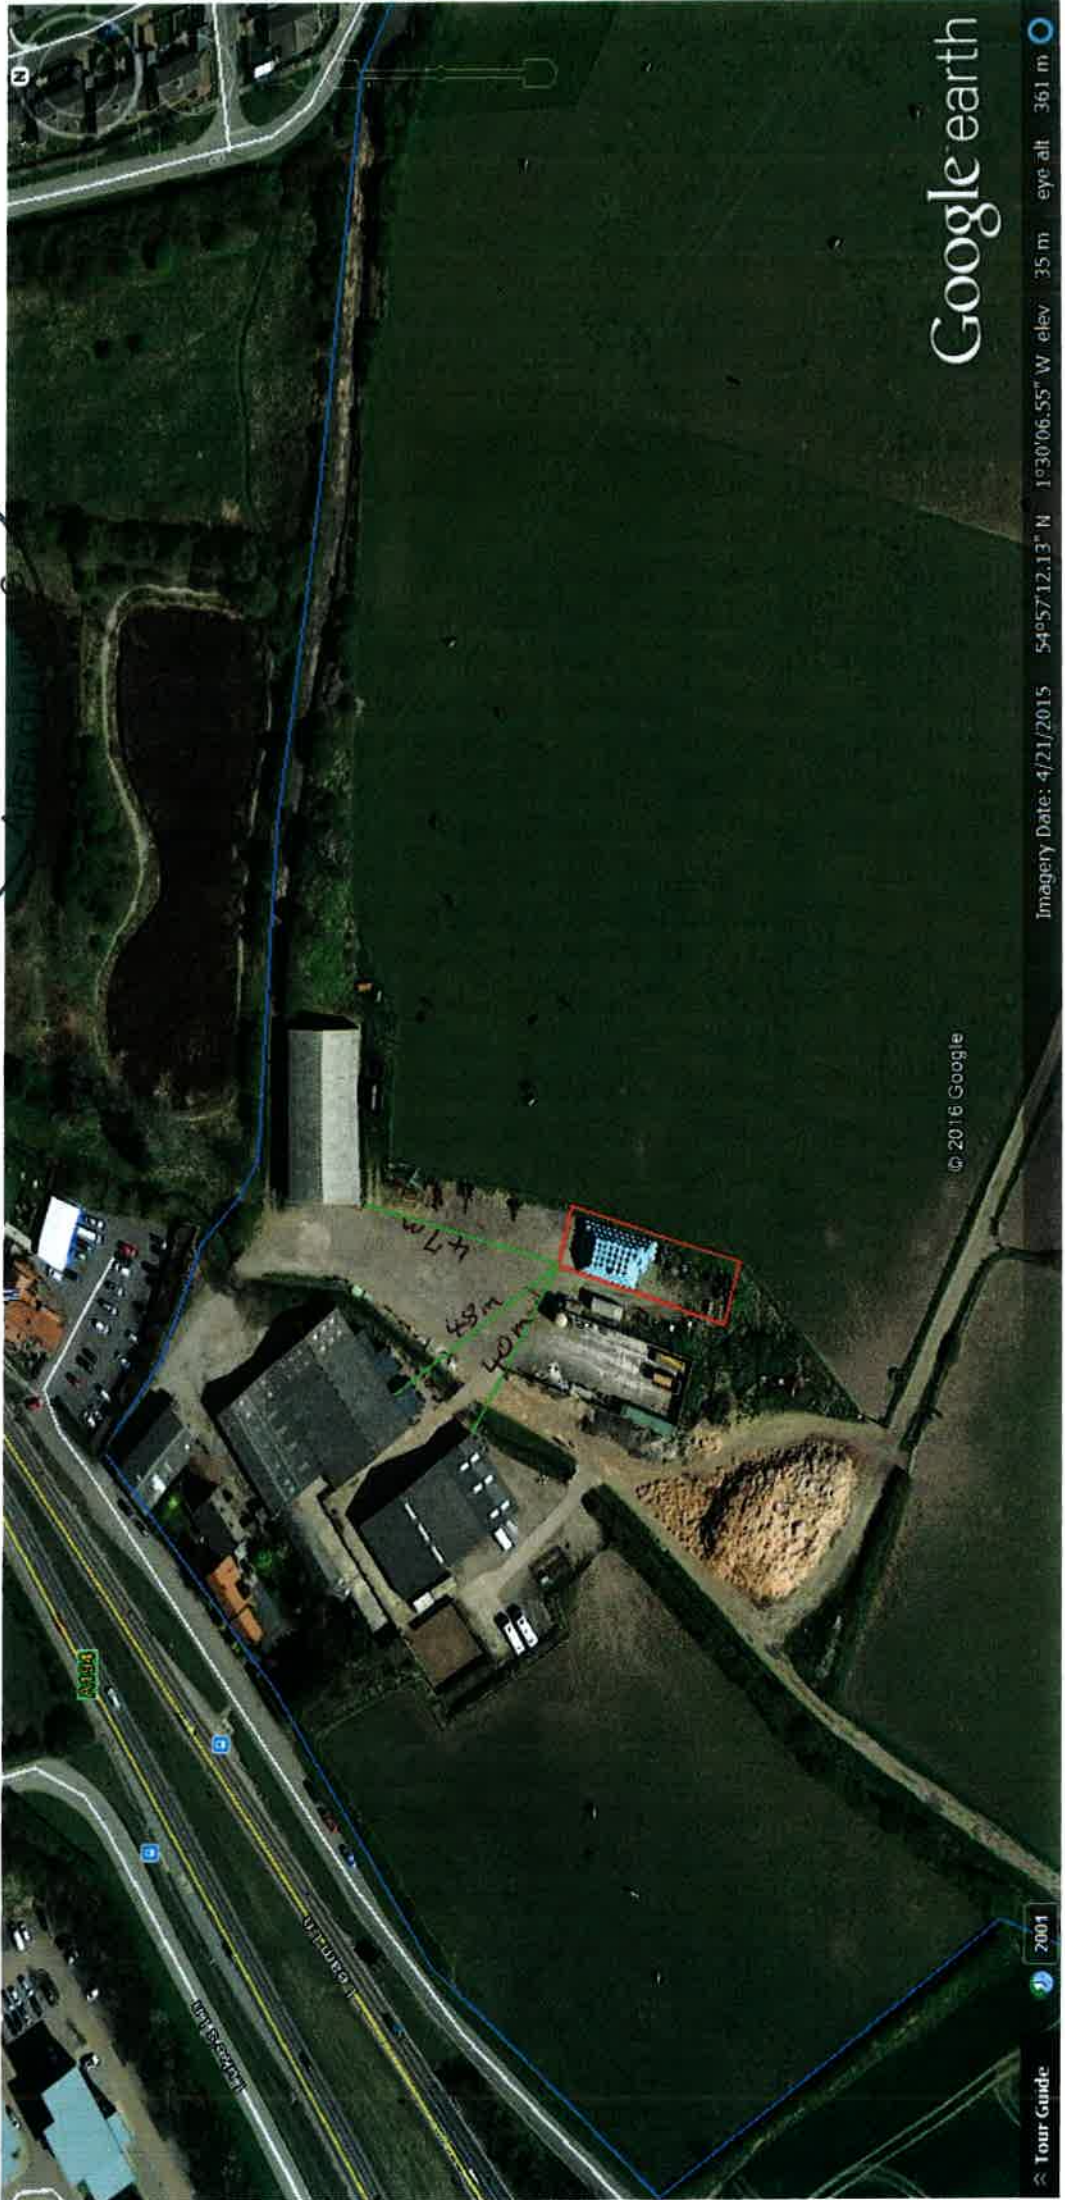

SOUTH TYNESIDE COUNCIL
-- 3 JUN 2016

ST/0485/16/FUL

SITE PLAN FOR WEST FELLGATE FARM.

Google earth

Imagery Date: 4/21/2015 54°57'12.13" N 1°30'06.55" W elev 35 m eye alt 361 m

2001

Tour Guide